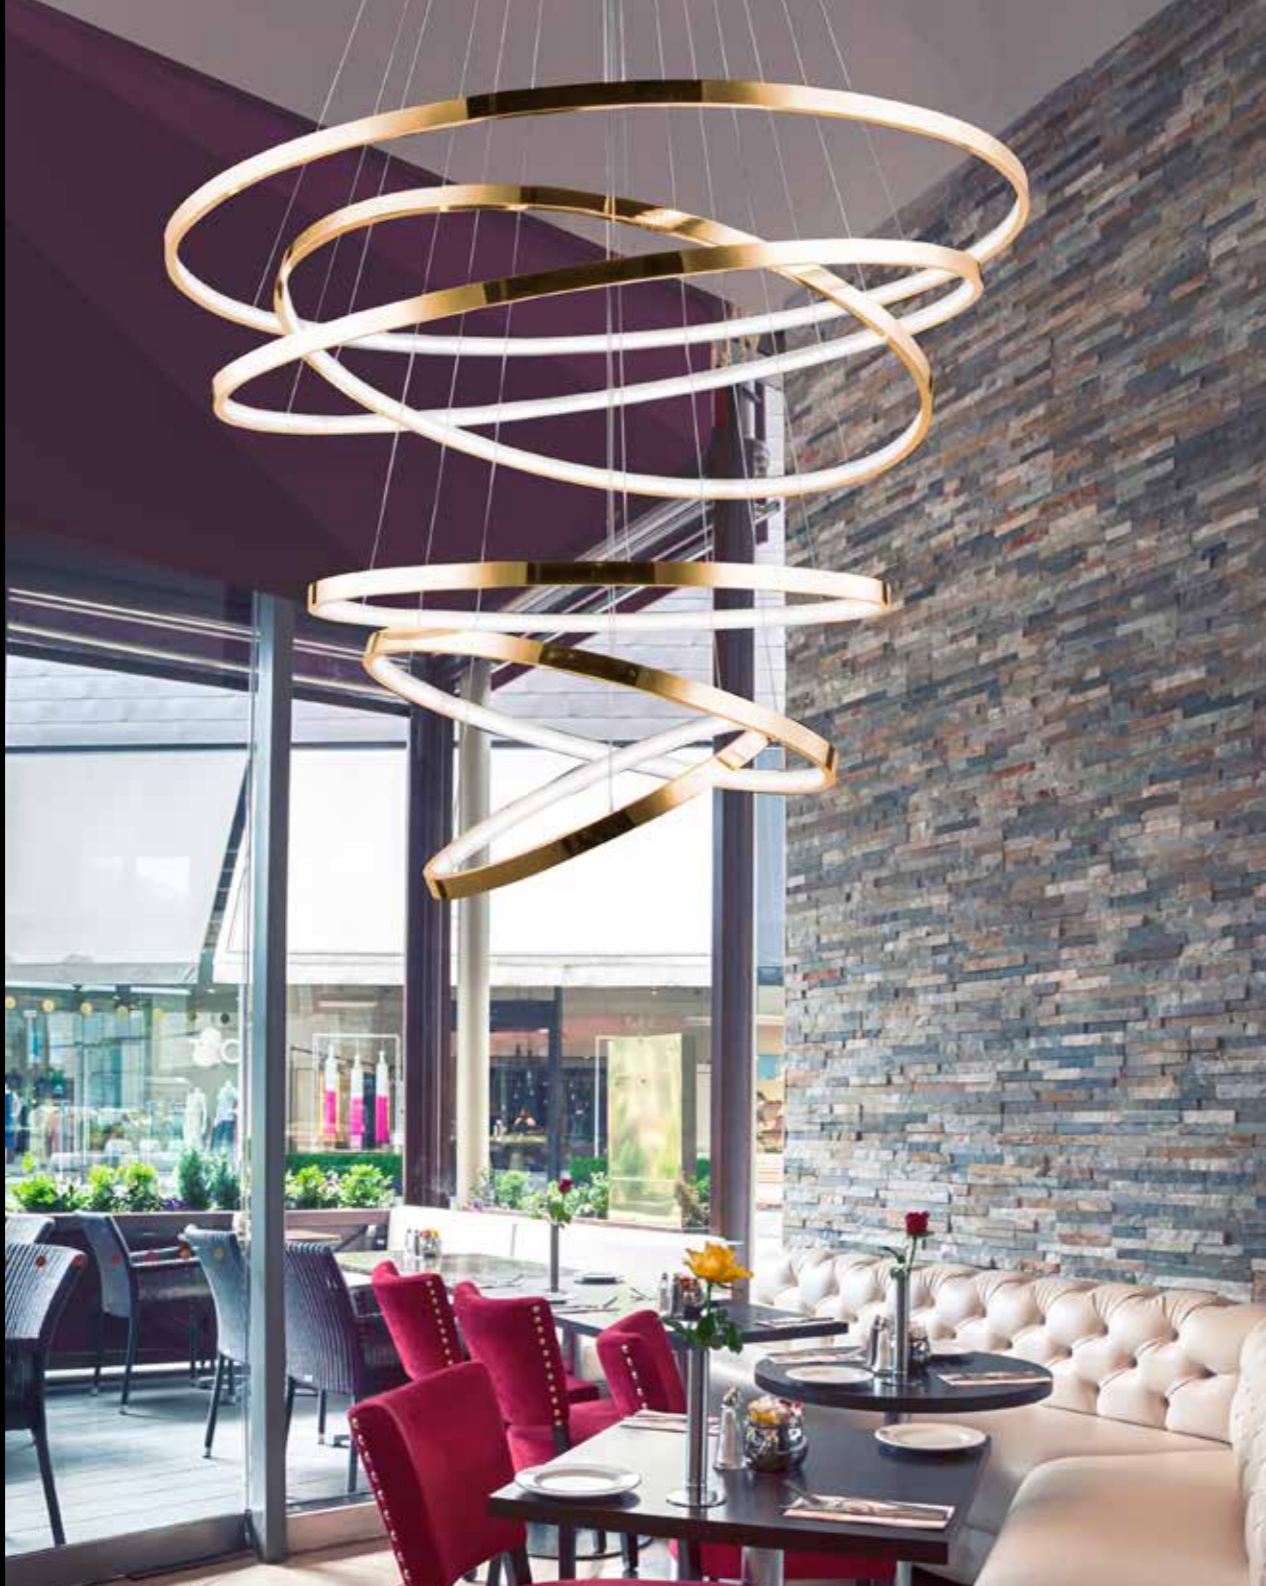

1 GOLD

2 BLACK

3 CHROME

**Wheel 3**  
Dimm **LED**

- 1 AZ2918 (gold)
- 2 AZ2920 (black)
- 3 AZ2989 (chrome)

LED 80W 4800 lm dimmable  
chrome/metal

**Wheel 6 Long**  
Dimm **LED**

- 1 AZ2921 (gold)
- 2 AZ2923 (black)
- 3 AZ2990 (chrome)