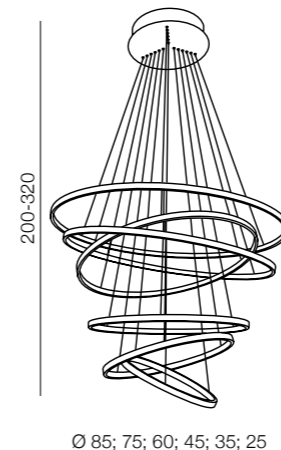

1 GOLD

2 BLACK

3 CHROME

**Wheel 3**  
Dimm **LED**

- 1 AZ2918 (gold)
- 2 AZ2920 (black)
- 3 AZ2989 (chrome)

LED 80W 4800 lm dimmable  
chrome/metal

**Wheel 6 Long**  
Dimm **LED**

- 1 AZ2921 (gold)
- 2 AZ2923 (black)
- 3 AZ2990 (chrome)

LED 140W 8400 lm dimmable  
chrome/metal

READY DIMM POWER