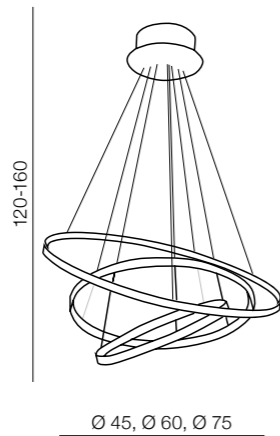

1 GOLD

2 BLACK

3 CHROME

**Wheel 3**  
Dimm **LED**

- 1 AZ2918 (gold)
- 2 AZ2920 (black)
- 3 AZ2989 (chrome)

LED 80W 4800 lm dimmable  
chrome/metal

**Wheel 6 Long**  
Dimm **LED**

- 1 AZ2921 (gold)
- 2 AZ2923 (black)
- 3 AZ2990 (chrome)

LED 140W 8400 lm dimmable  
chrome/metal

READY DIMM POWER