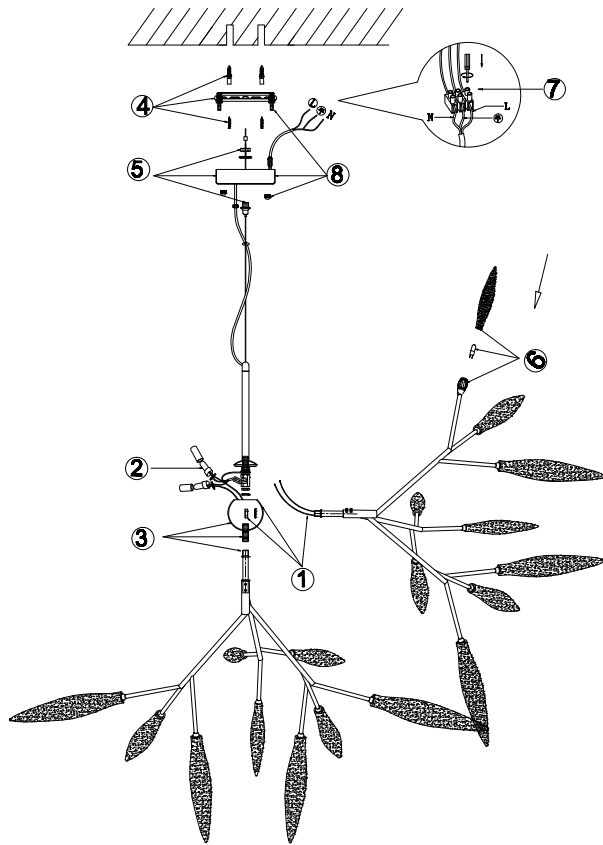

FREYA
TRADITION OF QUALITY

Instruction

FR5067PL-36W

36 x G4 (3W)

Recommended to use with LED bulbs

Model: FR5067PL-36W
Collection: Modern
Series: Iris

Pendant Lamps