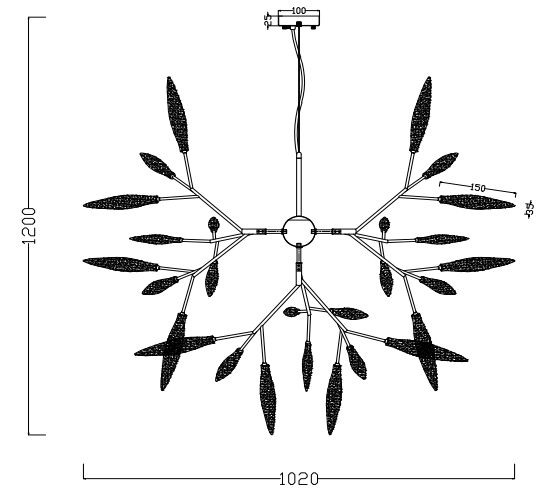

FREYA
TRADITION OF QUALITY

Instruction

FR5067PL-36W

36 x G4 (3W)

Recommended to use with LED bulbs

Model: FR5067PL-36W
Collection: Modern
Series: Iris

Pendant Lamps